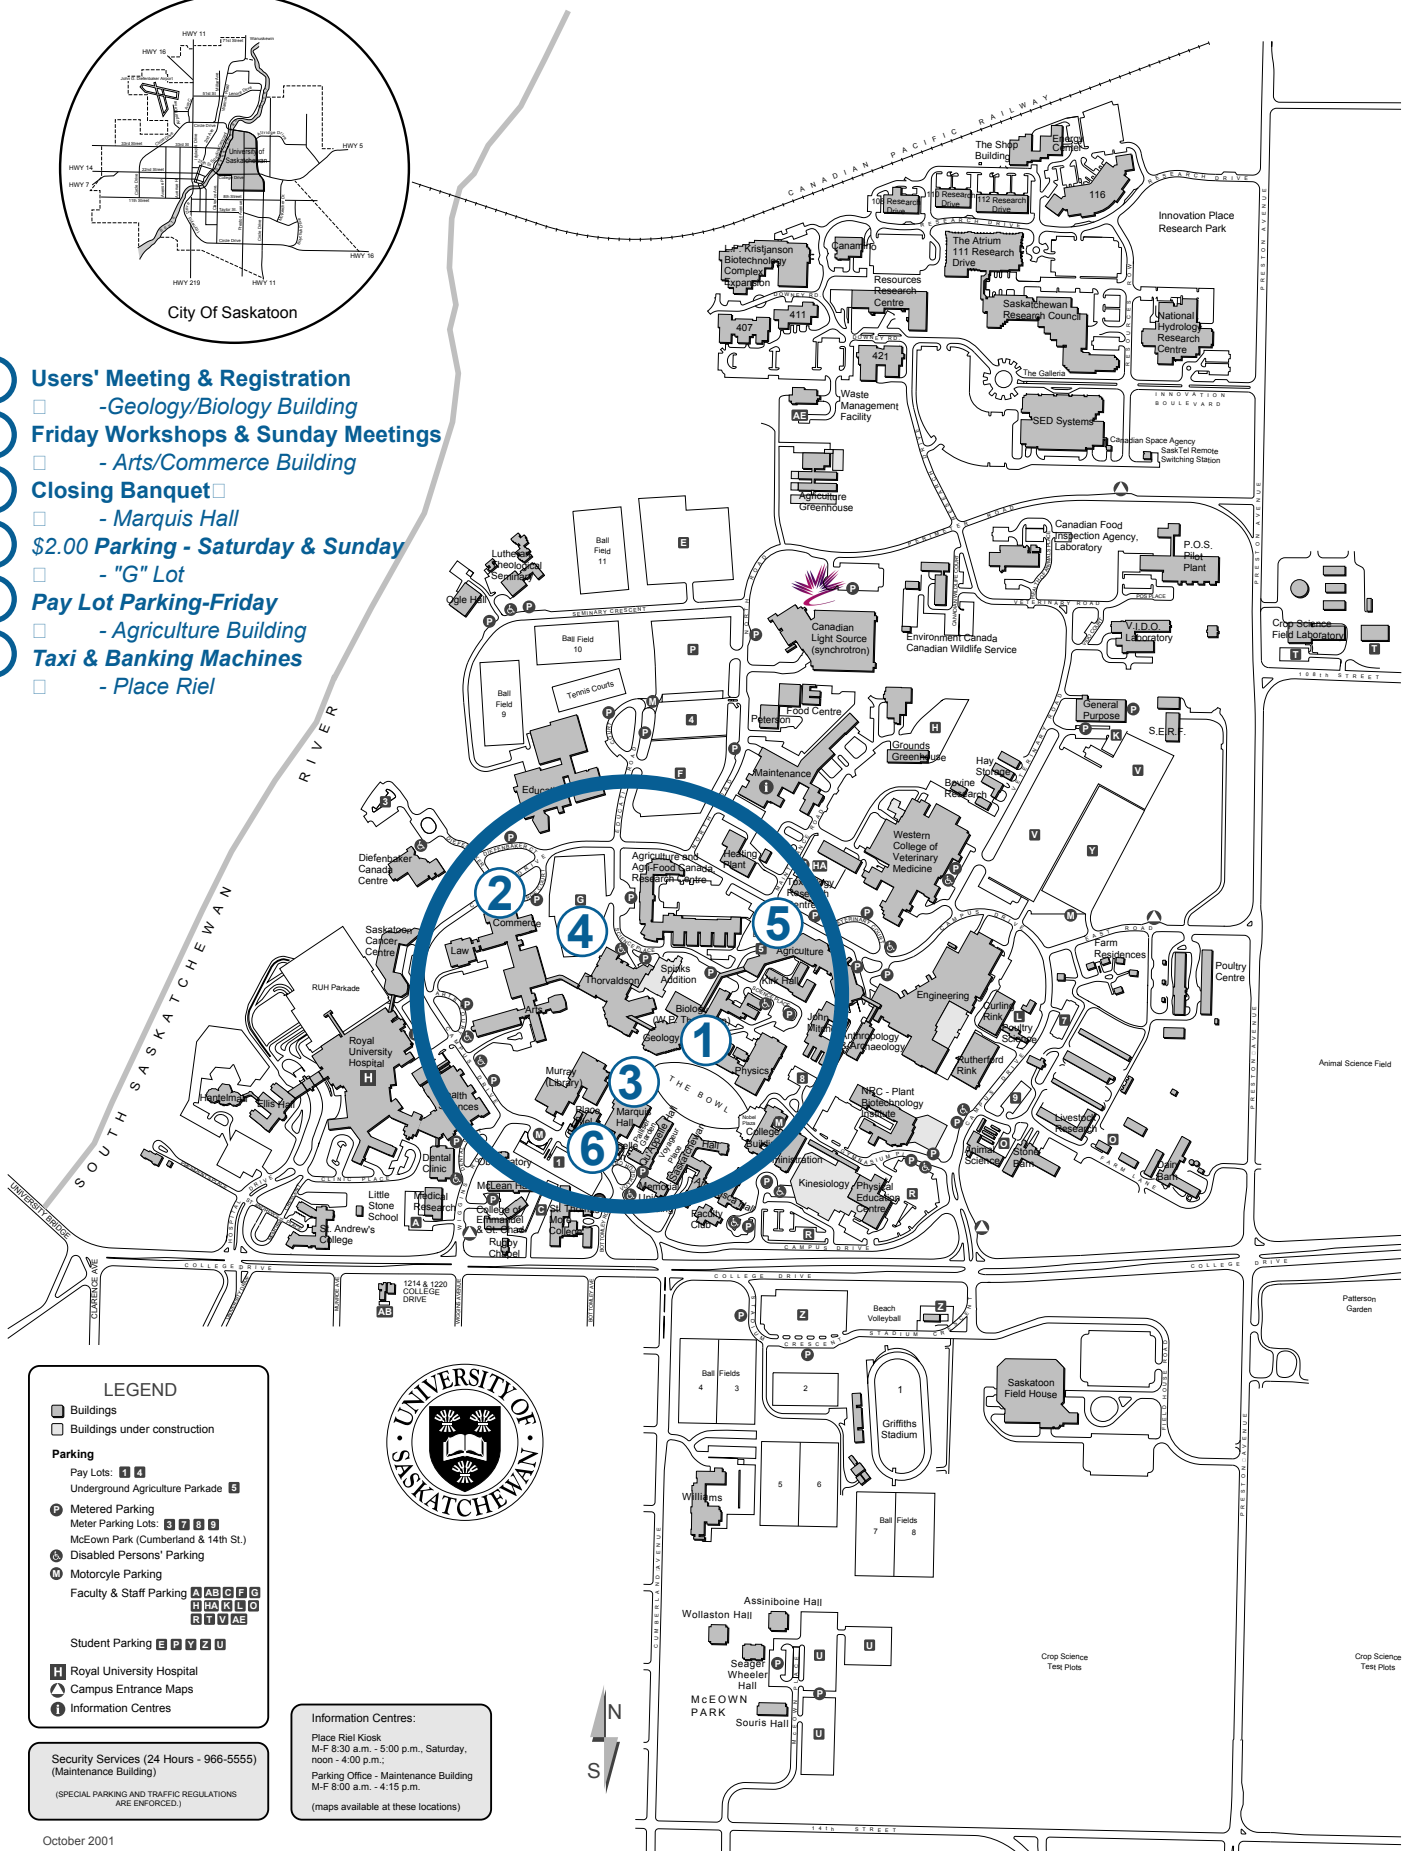

City Of Saskatoon

- 1 Users' Meeting & Registration**
□ -Geology/Biology Building
- 2 Friday Workshops & Sunday Meetings**
□ - Arts/Commerce Building
- 3 Closing Banquet** □
□ - Marquis Hall
- 4 \$2.00 Parking - Saturday & Sunday**
□ - "G" Lot
- 5 Pay Lot Parking-Friday**
□ - Agriculture Building
- 6 Taxi & Banking Machines**
□ - Place Riel

LEGEND

- Buildings
- Buildings under construction

Parking

- Pay Lots: **1 2**
- Underground Agriculture Parkade: **3**
- Metered Parking: **4**
- Meter Parking Lots: **5 7 8 9**
- McEown Park (Cumberland & 14th St.): **10**
- Disabled Persons' Parking: **11**
- Motorcycle Parking: **12**
- Faculty & Staff Parking: **A B C D E F G H I J K L O P Q R T V A E**
- Student Parking: **P Y Z U**

- H** Royal University Hospital
- A** Campus Entrance Maps
- I** Information Centres

Security Services (24 Hours - 966-5555)
(Maintenance Building)
(SPECIAL PARKING AND TRAFFIC REGULATIONS ARE ENFORCED.)

Information Centres:
Place Riel Kiosk
M-F 8:30 a.m. - 5:00 p.m., Saturday, noon - 4:00 p.m.,
Parking Office - Maintenance Building
M-F 8:00 a.m. - 4:15 p.m.
(maps available at these locations)